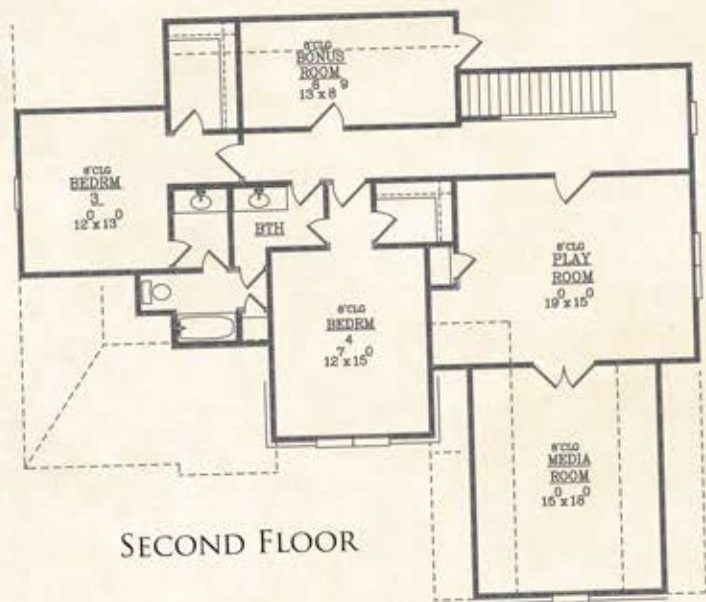

THE JACKSON

Heated Down: 2322 sq. ft.
 Heated Up: 1661 sq. ft.
 Total Heated Brick: 3983 sq. ft.
 Bedrooms: 4
 Baths: 3

SOUTHERN SERENITY
 SOUTHERNSERENITYHOMES.COM   
 JERRY LUCIUS • 901.355.3076