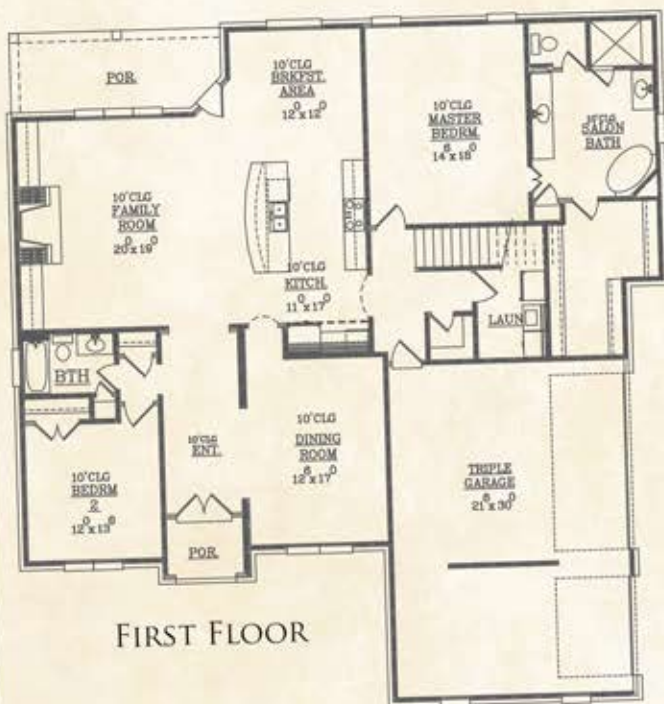

THE JACKSON

Heated Down: 2322 sq. ft.
 Heated Up: 1661 sq. ft.
 Total Heated Brick: 3983 sq. ft.
 Bedrooms: 4
 Baths: 3

SOUTHERN SERENITY
 SOUTHERNSERENITYHOMES.COM   
 JERRY LUCIUS • 901.355.3076