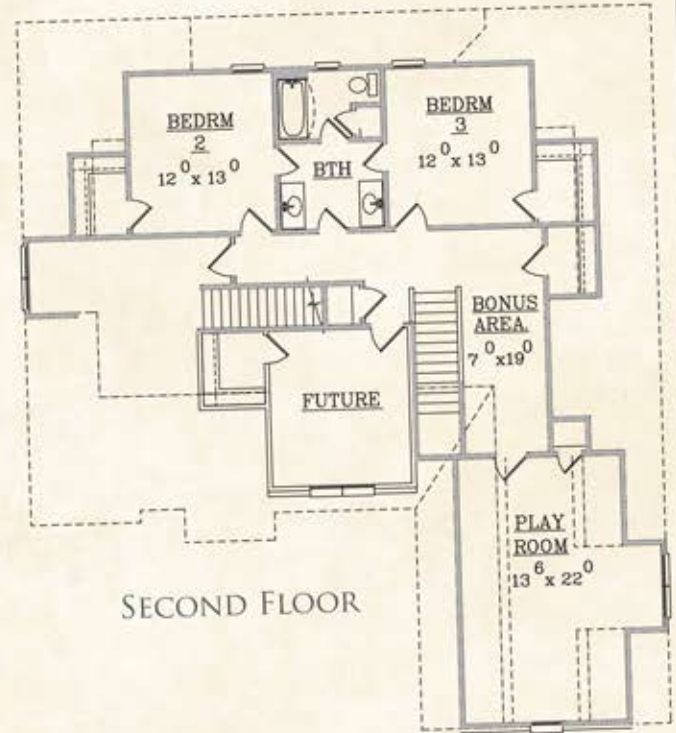

THE GEORGIA

Heated Down: 1983 sq. ft.
 Heated Up: 1179 sq. ft.
 Total Heated Brick: 3162 sq. ft.
 Bedrooms: 3
 Baths: 2.5

SOUTHERN SERENITY

SOUTHERNSERENITYHOMES.COM   

JERRY LUCIUS · 901.355.3076