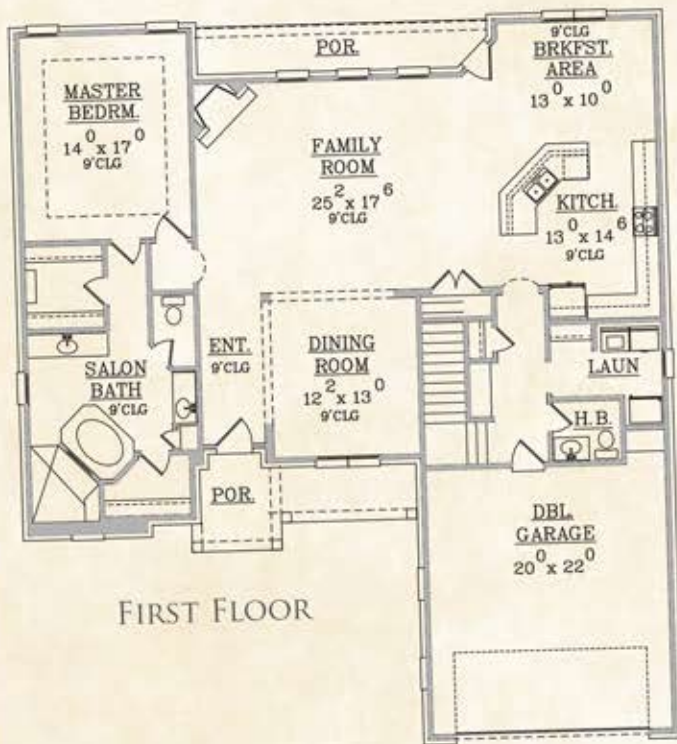

THE GEORGIA

Heated Down: 1983 sq. ft.
 Heated Up: 1179 sq. ft.
 Total Heated Brick: 3162 sq. ft.
 Bedrooms: 3
 Baths: 2.5

SOUTHERN SERENITY

SOUTHERNSERENITYHOMES.COM   

JERRY LUCIUS · 901.355.3076