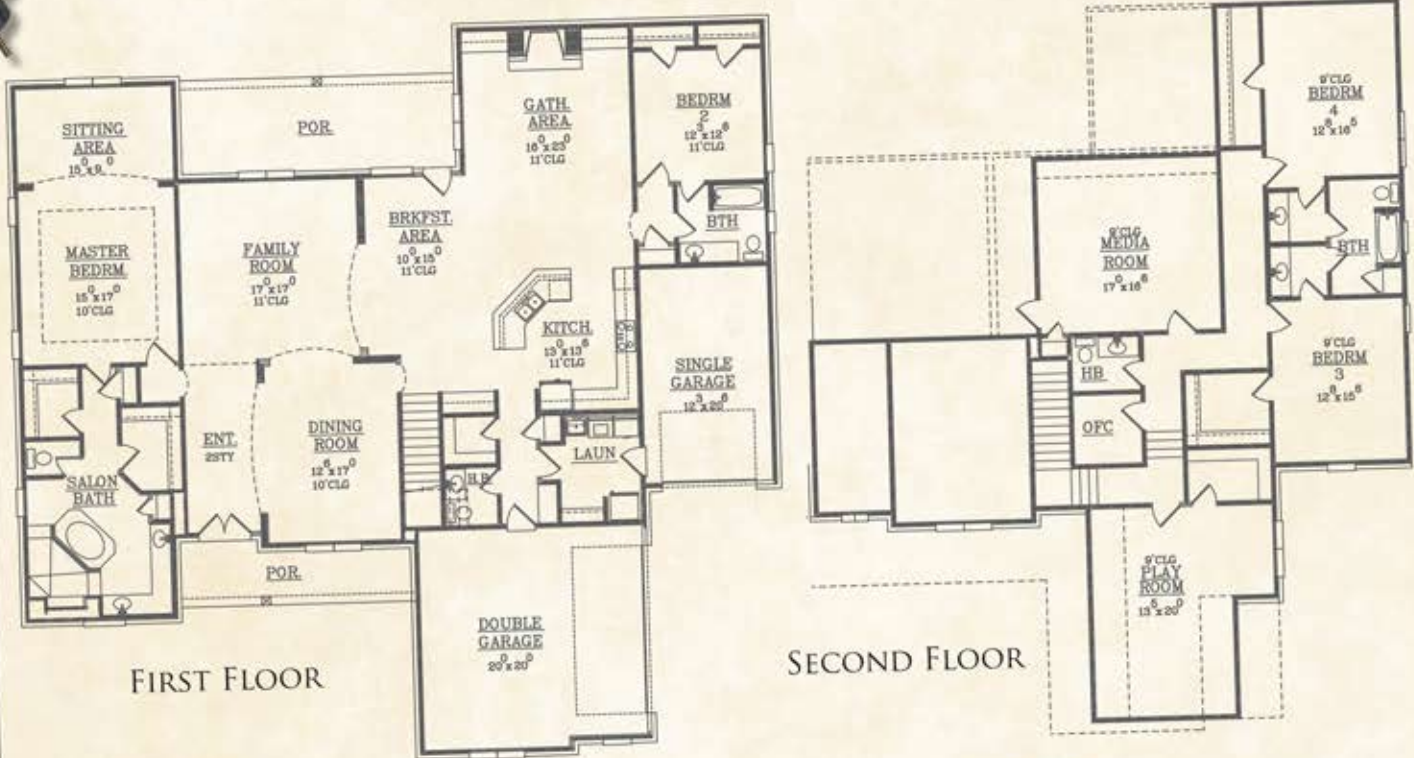

# THE REDBUD

Heated Down: ..... 2907 sq. ft.  
 Heated Up: ..... 1673 sq. ft.  
 Total Heated Brick: ..... 4580 sq. ft.  
 Bedrooms: ..... 5  
 Baths: ..... 4

**SOUTHERN SERENITY**

SOUTHERNSERENITYHOMES.COM