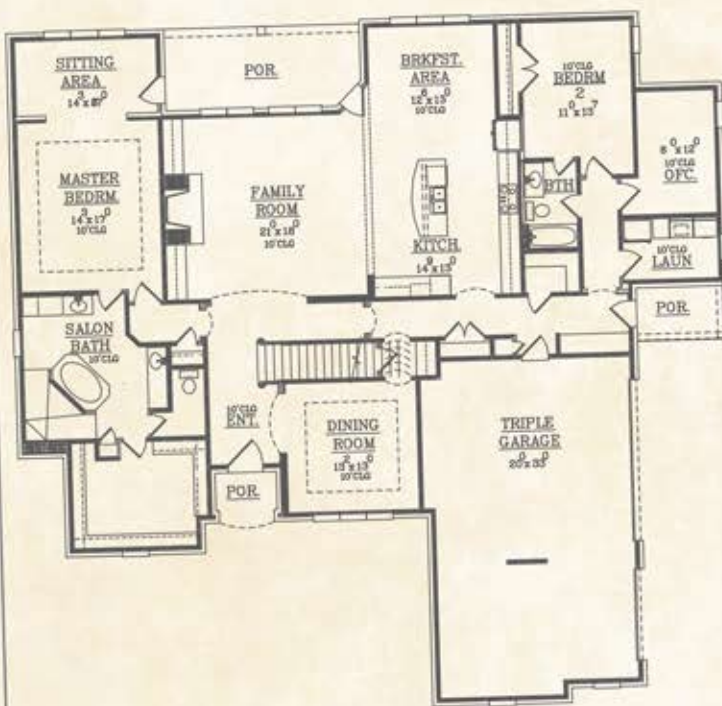

# THE PASCAGOULA

Heated Down: ..... 2793 sq. ft.  
 Heated Up: ..... 1705 sq. ft.  
 Total Heated Brick: ..... 4498 sq. ft.  
 Bedrooms: ..... 5  
 Baths: ..... 3

**SOUTHERN SERENITY**

SOUTHERNSERENITYHOMES.COM   