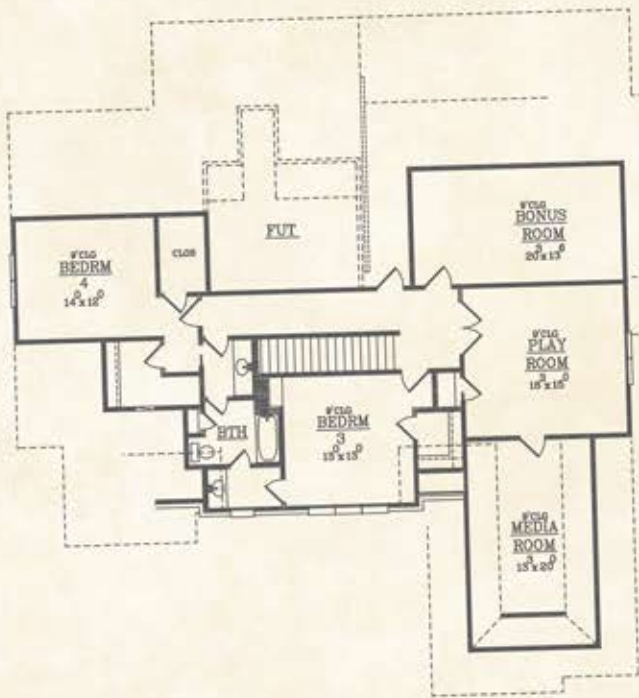

# THE PASCAGOULA

Heated Down: ..... 2793 sq. ft.  
 Heated Up: ..... 1705 sq. ft.  
 Total Heated Brick: ..... 4498 sq. ft.  
 Bedrooms: ..... 5  
 Baths: ..... 3

**SOUTHERN SERENITY**

SOUTHERNSERENITYHOMES.COM   