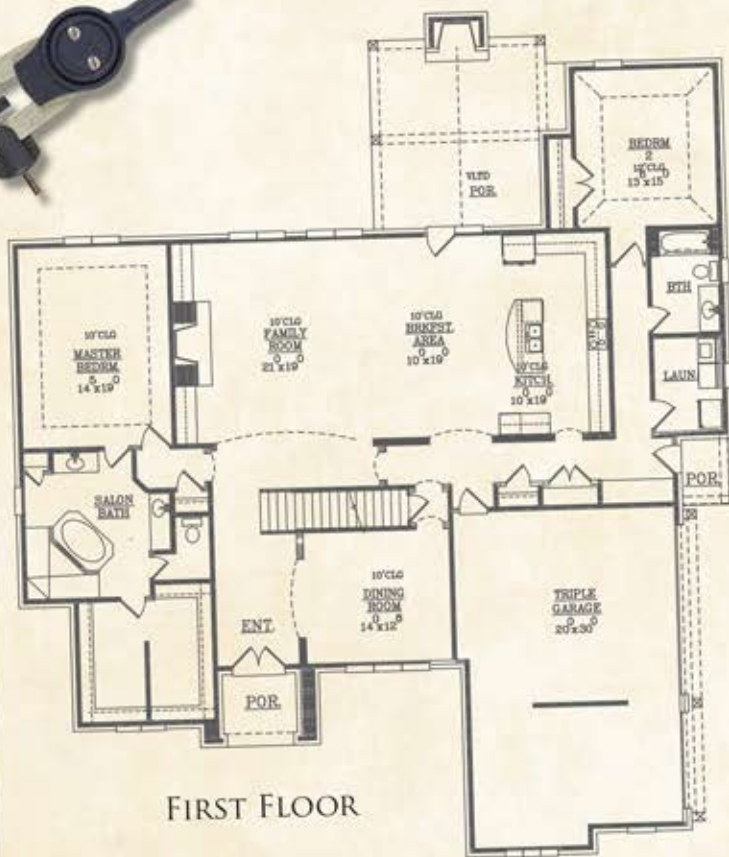

THE MORRIS

FIRST FLOOR

SECOND FLOOR

Heated Down: 2732 sq. ft.
 Heated Up: 1716 sq. ft.
 Total Heated Brick: 4448 sq. ft.
 Bedrooms: 4
 Baths: 4

SOUTHERN SERENITY

SOUTHERNSERENITYHOMES.COM

JERRY LUCIUS • 901.355.3076