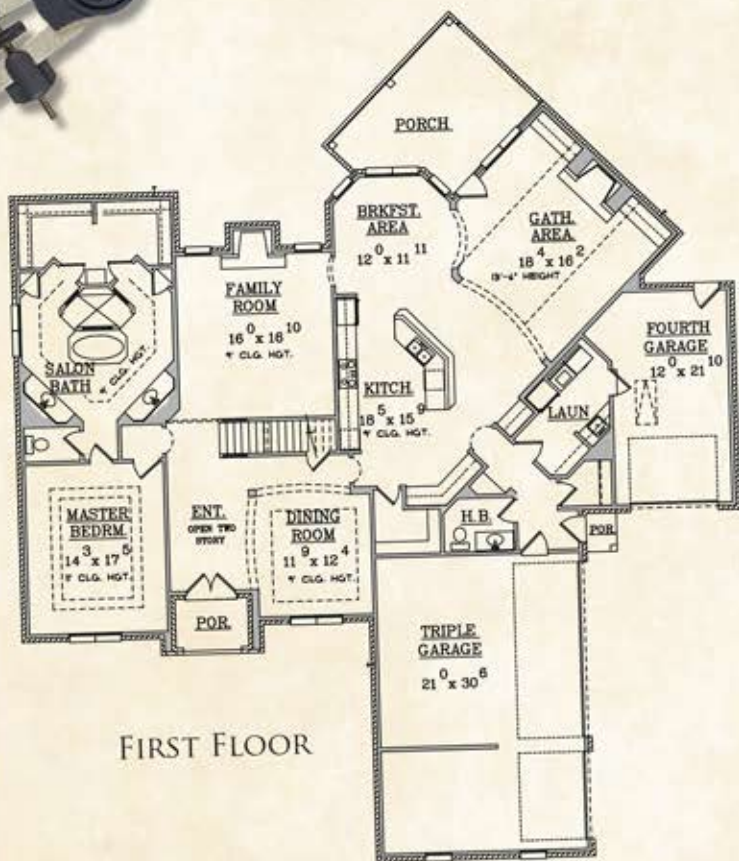

THE MAPLE

FIRST FLOOR

SECOND FLOOR

Heated Down: 2622 sq. ft.
 Heated Up: 1774 sq. ft.
 Total Heated Brick: 5698 sq. ft.
 Bedrooms: 4
 Baths: 3.5

SOUTHERN SERENITY

SOUTHERNSERENITYHOMES.COM

JERRY LUCIUS · 901.355.3076