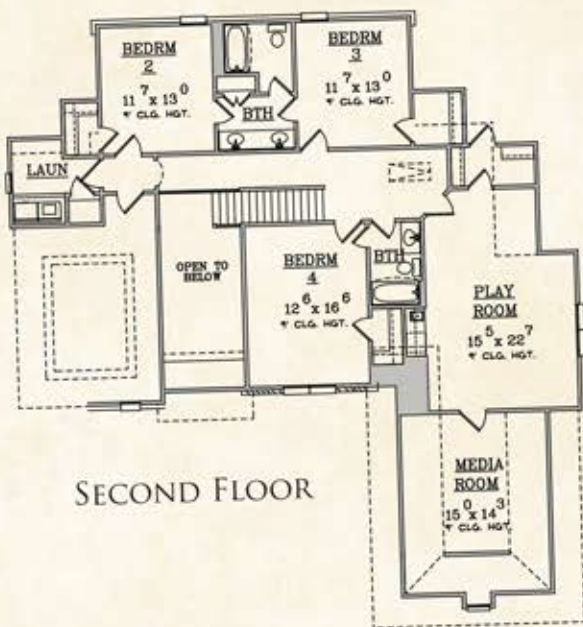

THE MAPLE

FIRST FLOOR

SECOND FLOOR

Heated Down: 2622 sq. ft.
 Heated Up: 1774 sq. ft.
 Total Heated Brick: 5698 sq. ft.
 Bedrooms: 4
 Baths: 3.5

SOUTHERN SERENITY

SOUTHERNSERENITYHOMES.COM

JERRY LUCIUS · 901.355.3076