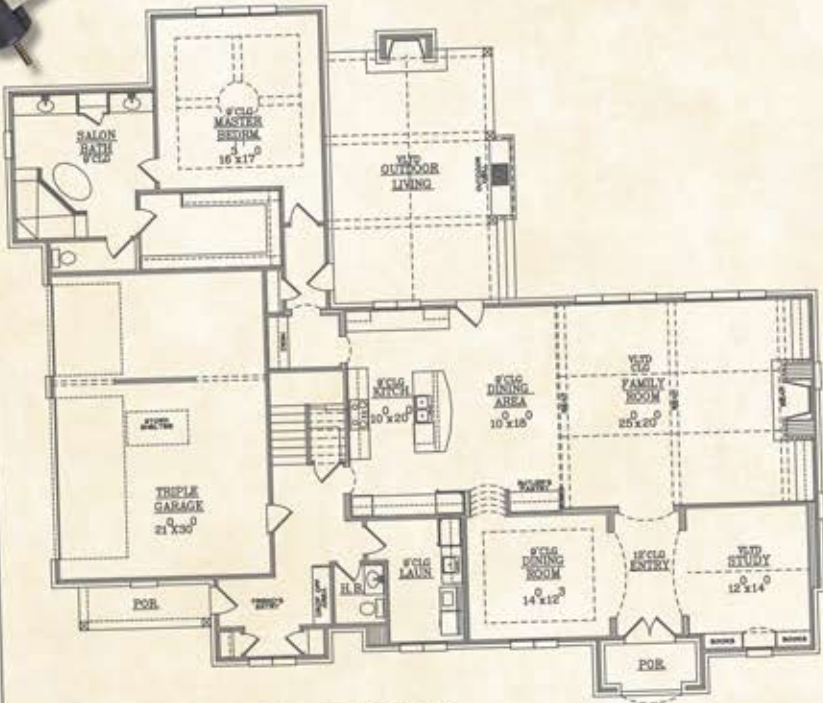

# THE LILY

FIRST FLOOR

SECOND FLOOR

- Heated Down: ..... 2710 sq. ft.
- Heated Up: ..... 1520 sq. ft.
- Total Heated Brick: ..... 4230 sq. ft.
- Bedrooms: ..... 5
- Baths: ..... 3.5

**SOUTHERN SERENITY**

SOUTHERNSERENITYHOMES.COM   