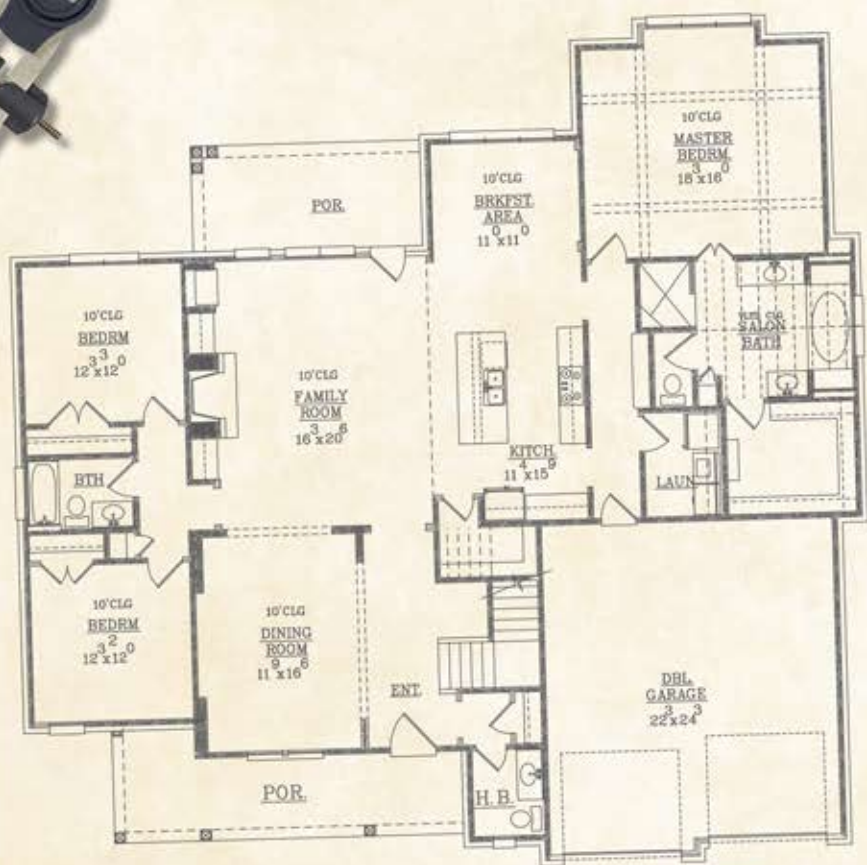

# THE FAULKNER

Heated Down: ..... 2530 sq. ft.  
 Heated Up: ..... 500 sq. ft.  
 Total Heated Brick: ..... 3030 sq. ft.  
 Bedrooms: ..... 3  
 Baths: ..... 2.5

**SOUTHERN SERENITY**

SOUTHERNSERENITYHOMES.COM   